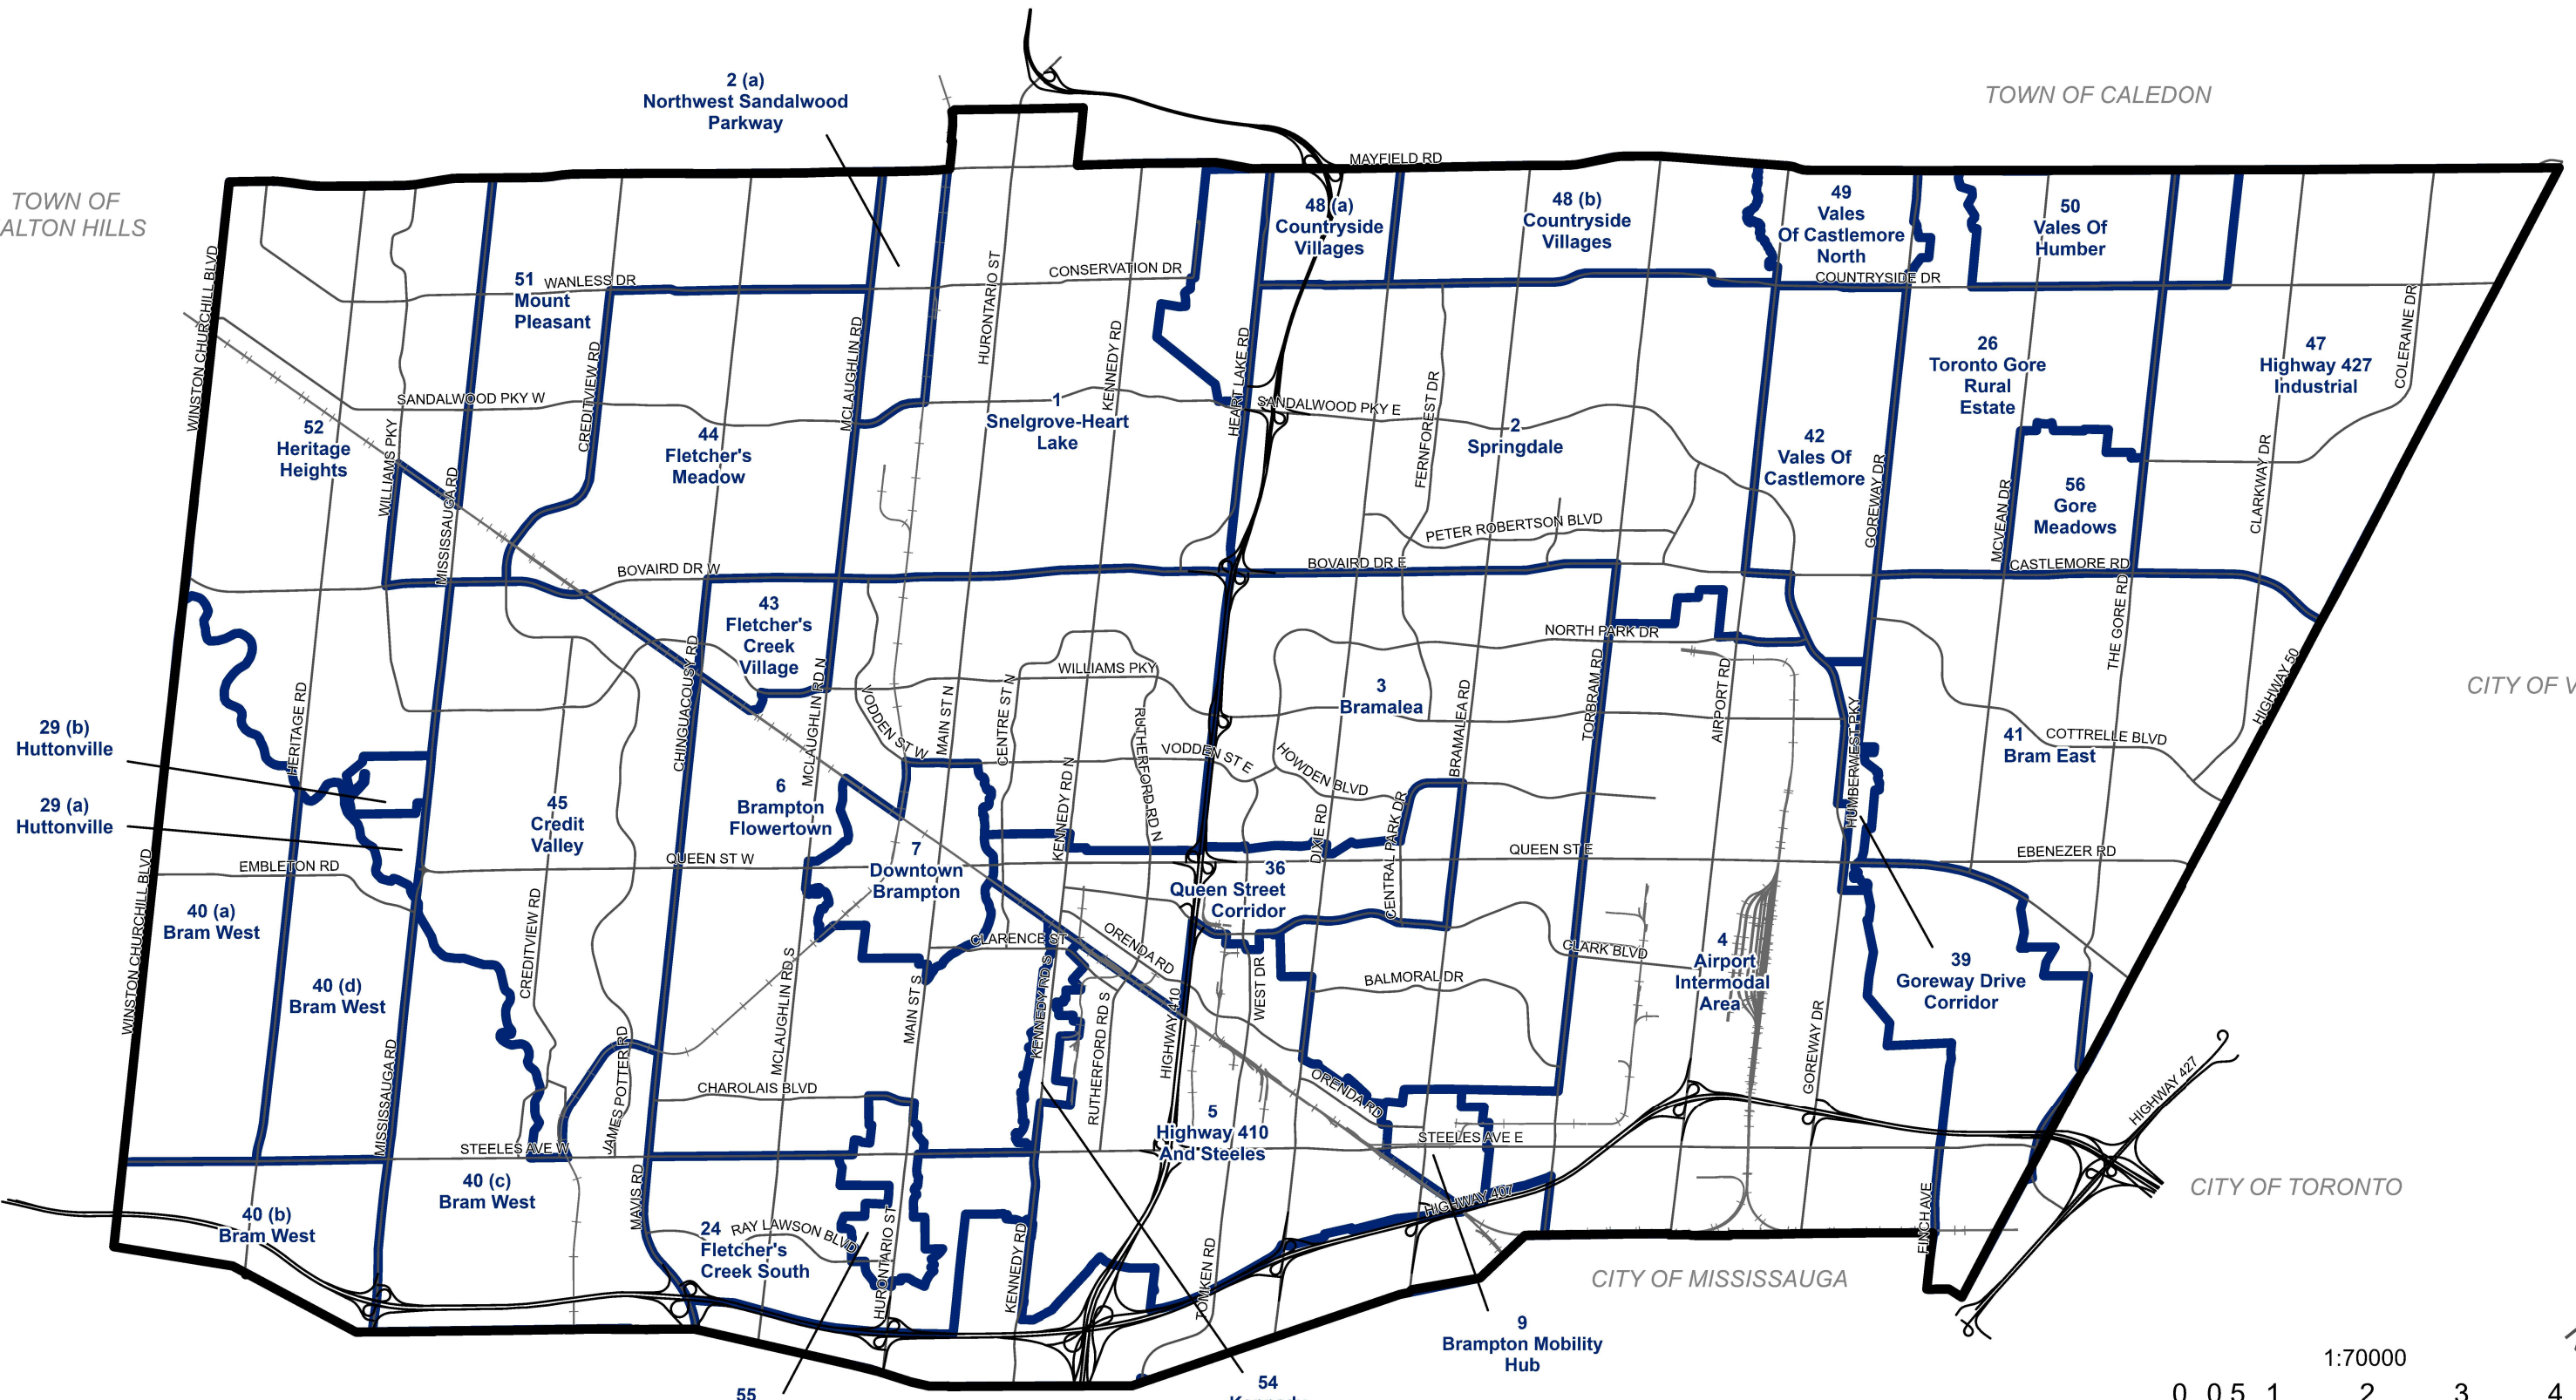

TOWN OF HALTON HILLS

TOWN OF CALEDON

CITY OF VAUGHAN

CITY OF TORONTO

CITY OF MISSISSAUGA

Secondary Plan

Base Map Features

- Railway
- Highway
- Major Streets

Date: June 2024
 Planning, Building and Growth Management
 Brampton Plan

This map forms part of the Official Plan of the City of Brampton and must be read in conjunction with the text, other schedules and secondary plans. The boundaries and alignments of designations and overlays on this schedule are approximate and are not intended to be scaled.

SCHEDULE 10 | SECONDARY PLAN AREAS