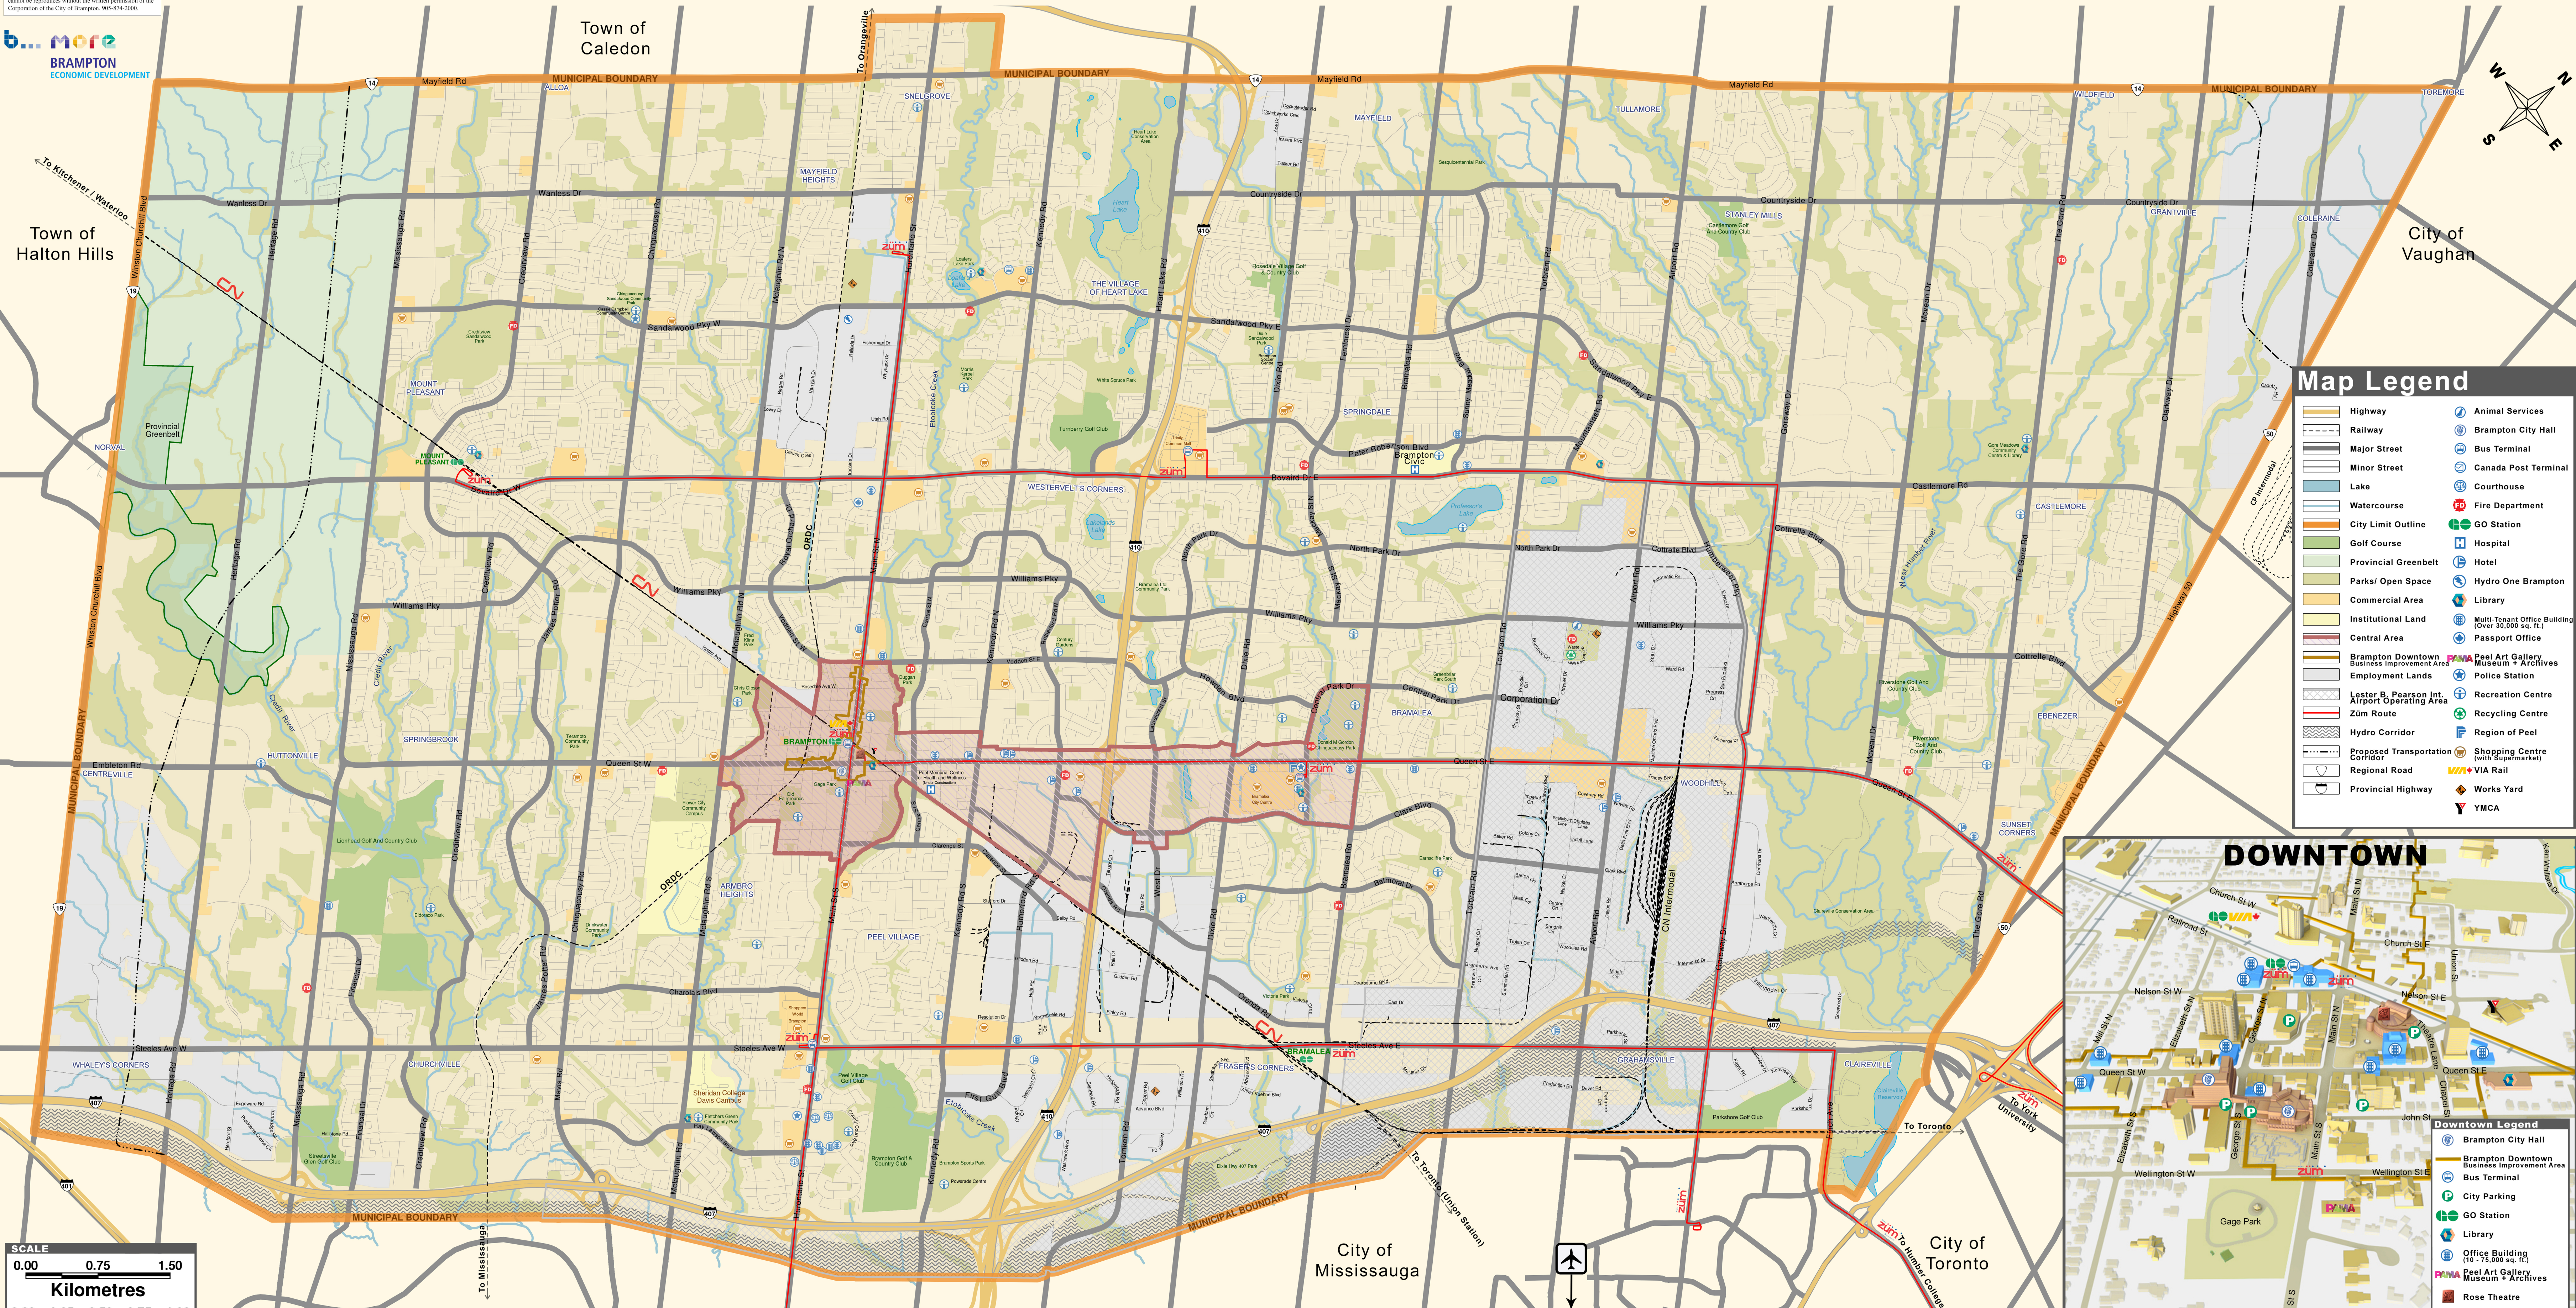

City of Brampton

b...more
BRAMPTON
ECONOMIC DEVELOPMENT