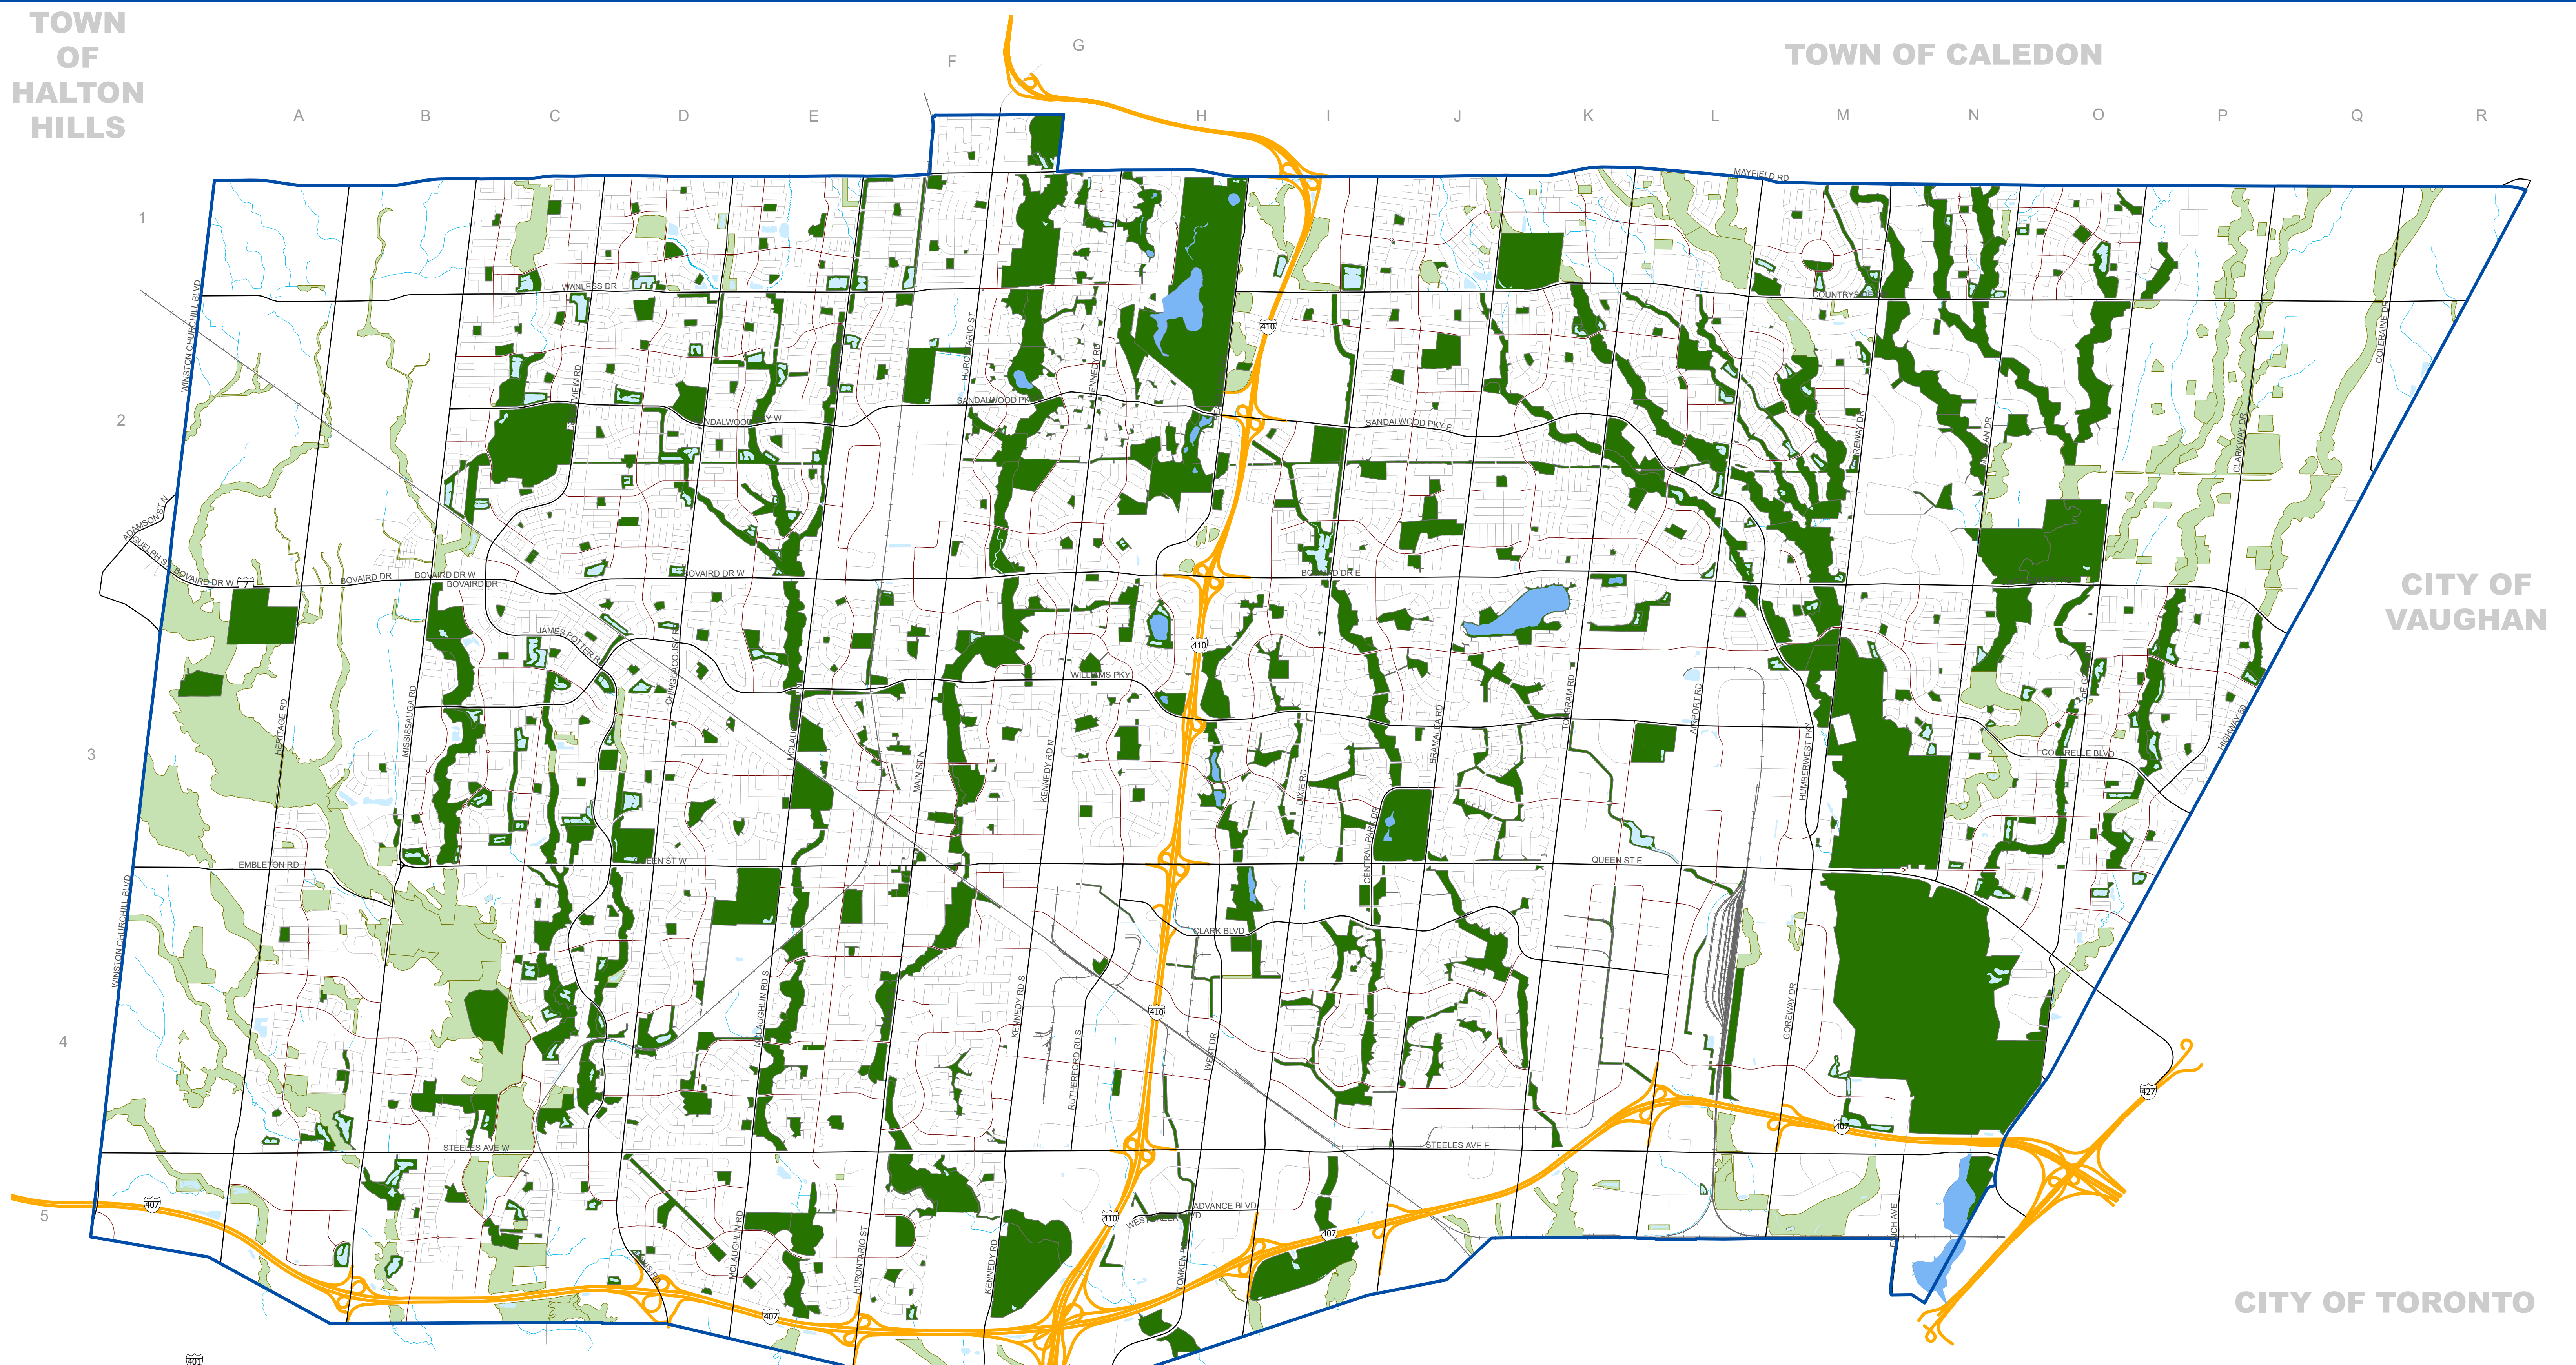

TOWN OF HALTON HILLS

TOWN OF CALEDON

CITY OF VAUGHAN

CITY OF TORONTO

CITY OF MISSISSAUGA

Natural and Road Boundaries

— Highway

— Collector

— Railways

— Storm Water Ponds

— Open Space

— Major & Minor Arterial

— Local

— Major Watercourse

— Lakes

— Valleylands\Future Open Space